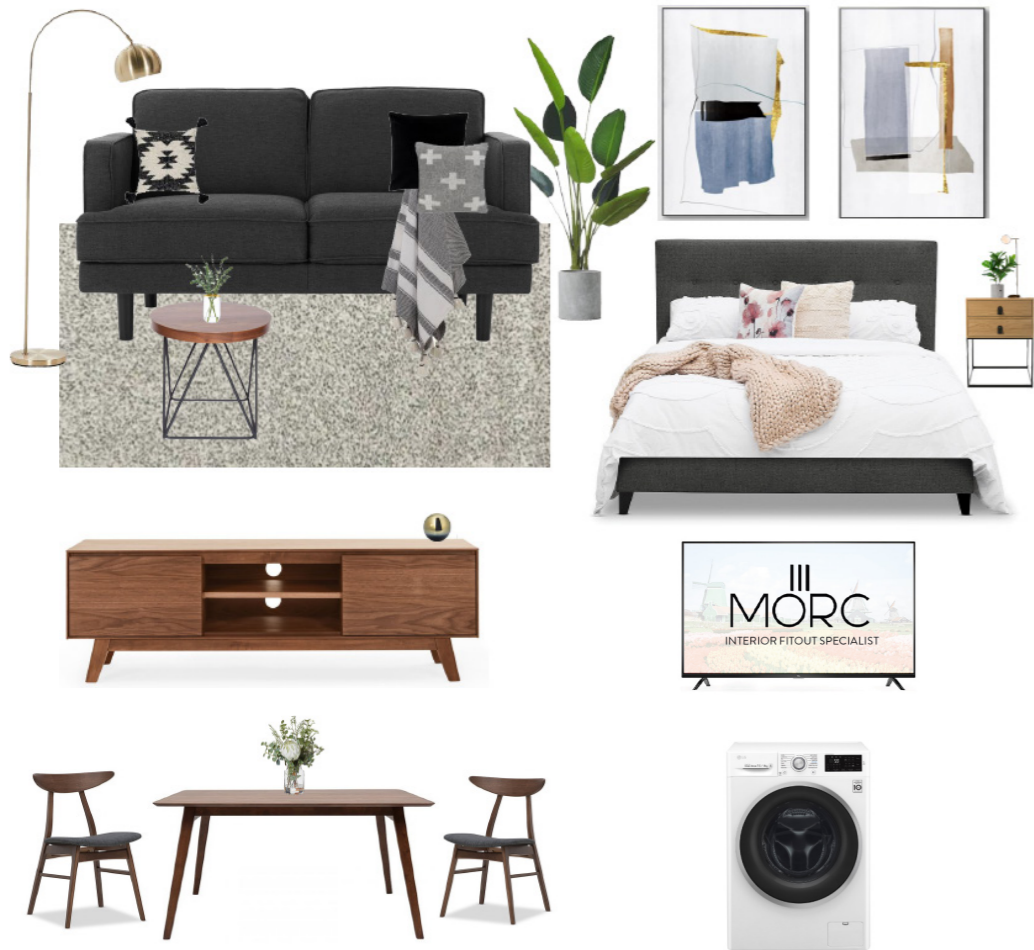

Stylish Living Package

A furniture set with styling, making your space a true home

INVENTORY

FURNITURE

Living room

	1BR	2BR	3BR
2 Seater sofa	1	1	1
Coffee Table	1	1	1
Entertainment Unit	1	1	1
Dining Table	1	1	1
Dining Chair	4	4	4

Bedroom

Queen Bedframe	1	2	3
Queen Mattress	1	2	3
Bedside Table	2	4	6

APARTMENT TYPE

PRICE (excl GST)

1 Bedroom	$ 9,100
2 Bedroom	$ 11,800
3 Bedroom	$ 14,300

STYLING + APPLIANCE

Living room

Floor lamp	1	1	1
Floor rug	1	1	1
Artwork	1	1	1
Decor item	1	1	1
Artificial Plant	1	1	1
Cushions	2	2	2
Soft Throw	1	1	1

Bedroom

Bedside lamps	2	4	6
Artwork	1	2	3
Decor items	1	2	3
Cushions	2	4	6
Clothes hanger set	1	2	3
Bedding set	1	2	3
Bedding covers set	1	2	3
Mattress protector	1	2	3

Appliances

Samsung 49inch Smart TV	1	1	1
LG Washer Dryer Combo	1	1	1