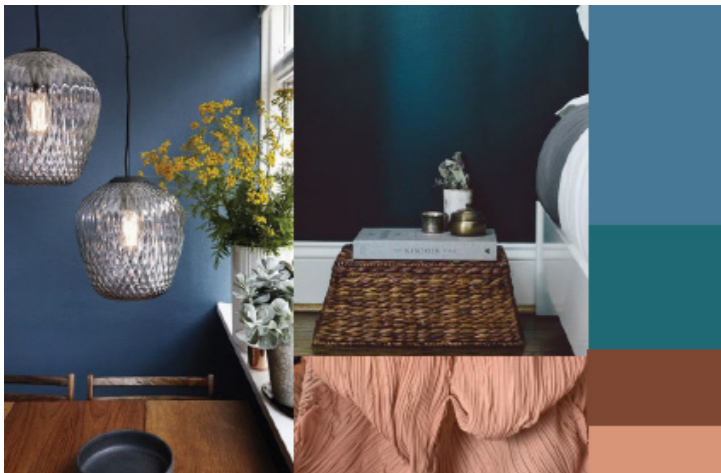

Colour Blocks

Colour Blocks

DID YOU KNOW

You Can Get Up to **40%** Rental Increase
With Our Stylish Living Package!

23 Mackenzie St, Melbourne | 1 Bedroom Apartment

Market Avg \$500 pw = Gross return 5.2%

30%
Increased